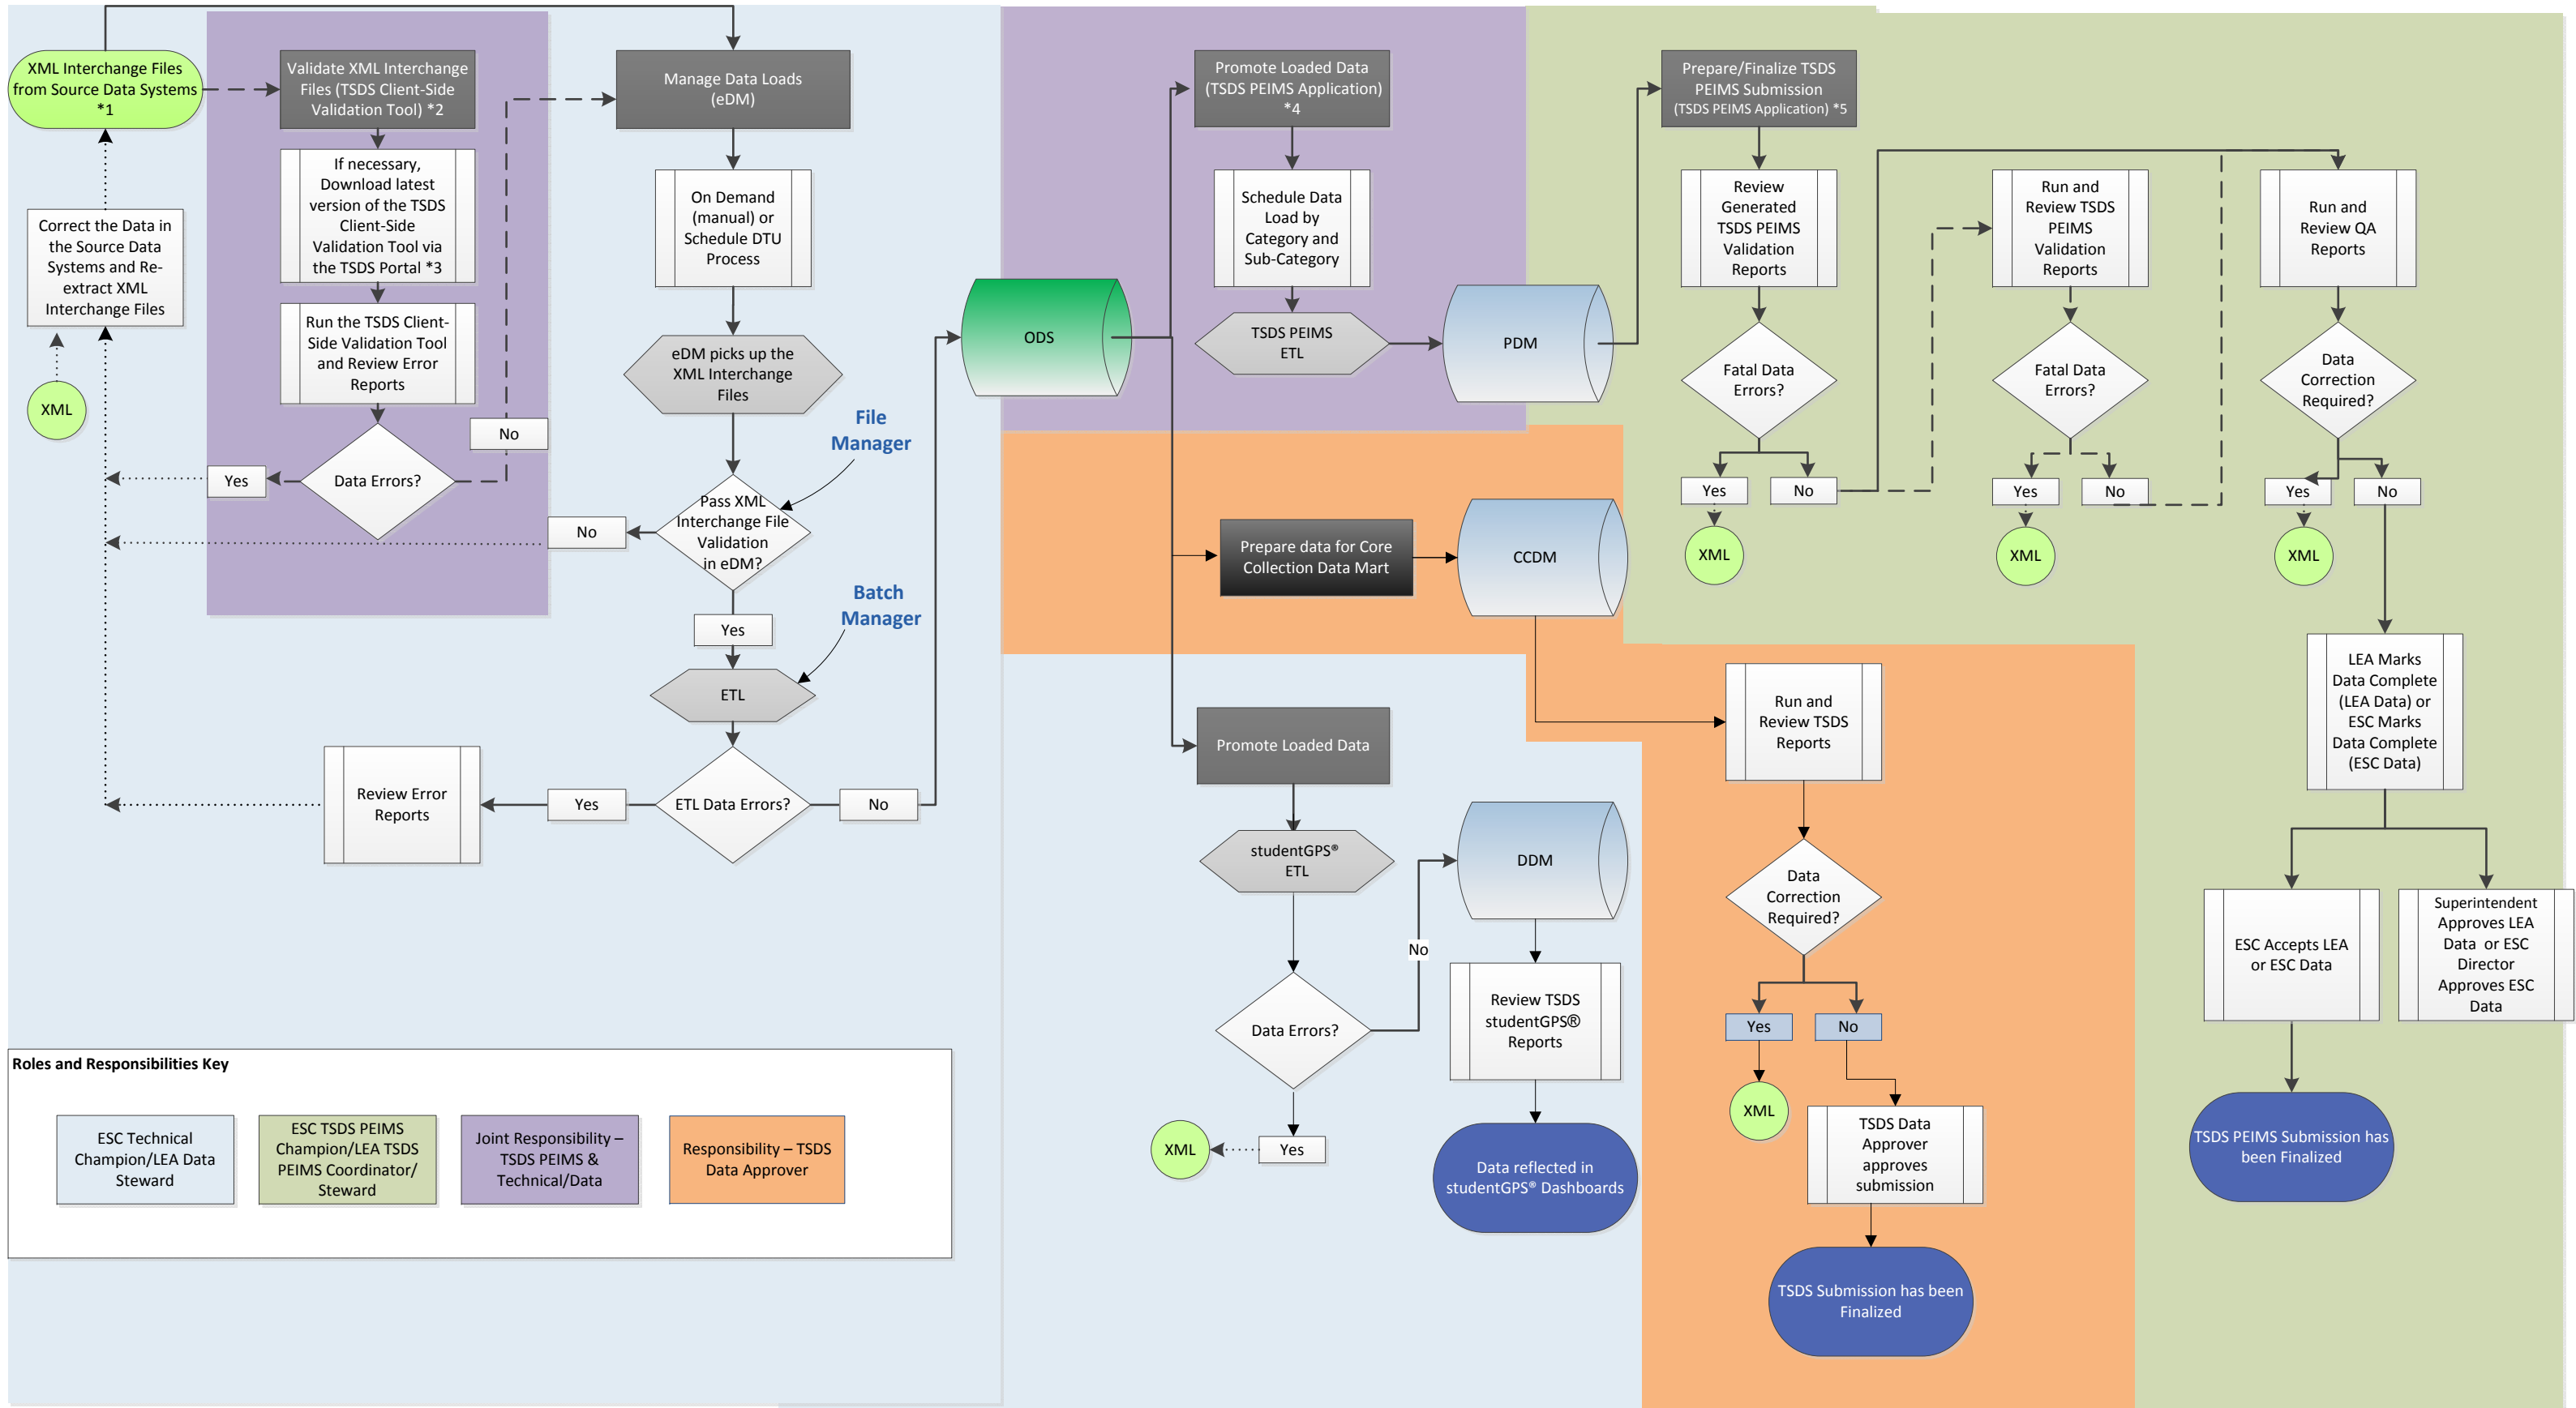

TSDS High Level End User Process Map

Document Number: TSDS-Tech-R001-D001

Roles and Responsibilities Key

ESC Technical Champion/LEA Data Steward	ESC TSDS PEIMS Champion/LEA TSDS PEIMS Coordinator/Steward	Joint Responsibility – TSDS PEIMS & Technical/Data	Responsibility – TSDS Data Approver
---	--	--	-------------------------------------